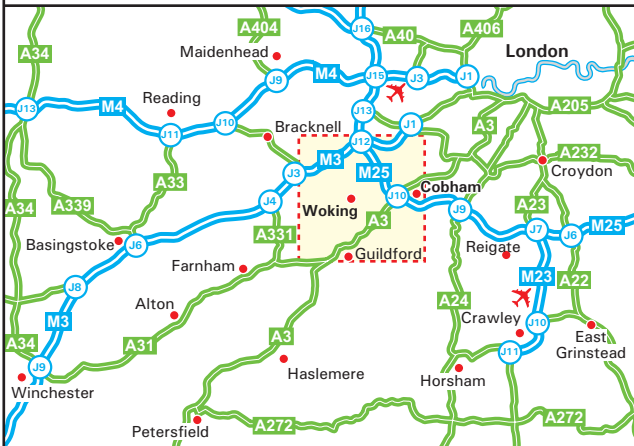

solicitors
Hart Brown

1 7 Guildford Road, Woking, Surrey GU22 7PX
Tel: 01483 887766 - Fax: 01483 887753

From M25 Junction 11

- Leave the M25 at Junction 11 and join the A317, signed Woking.
- At the first roundabout take the first exit onto the A320, signed Woking.
- Continue straight over the next two roundabouts and into Woking.
- At the traffic lights by the Peacock Centre turn left (still the A320), go under the railway bridge and enter a one-way system (see inset).
- Hart Brown will be found on the right.

From Guildford

- Leave the centre of Guildford on the A322, signed Bagshot and at the first junction (Jaguar garage on the right) turn right onto the A25.
- At the next junction turn left at the lights onto the A320, signed Woking.
- Continue on the A320 for approximately 5 miles and entering Woking
- Hart Brown will be found on the right just after the beginning of a one-way system (see inset).

2 33 High Street, Cobham, Surrey KT11 3ES
Tel: 01932 576789 - Fax: 01932 866396

From the M25 Junction 10

- Leave the M25 at Junction 11 and join the A3 northbound, signed London.
- Leave the A3 at the next junction and from the roundabout take the third exit onto the A245, signed Cobham.
- Continue straight over a mini-roundabout and at the next roundabout turn right, signed Leatherhead.
- Drive down Between Streets and into the High Street and Hart Brown will be found on the left.

From A3

- Leave the A3 at Cobham and join the A245, signed Cobham.
- Follow the directions above.